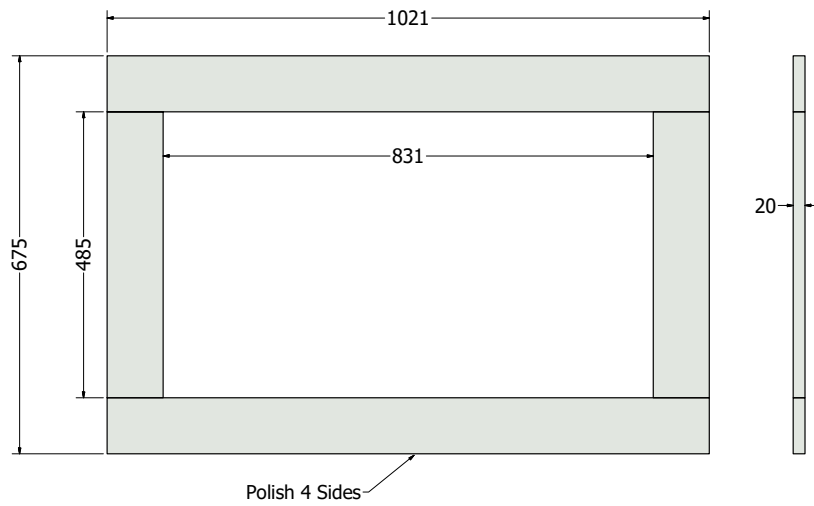

CAST IRON CHAMBER TRIM

40" X 40" BLACK GRANITE BACK PANEL
Polished 4 sides

Disclaimer: Dimensions are approximate and are subject to change without prior notice

STOVE TRIMS

38" x 8" POLISHED GRANITE TRIM

VITAE 5KW LANDSCAPE CASSETTE GRANITE TRIM