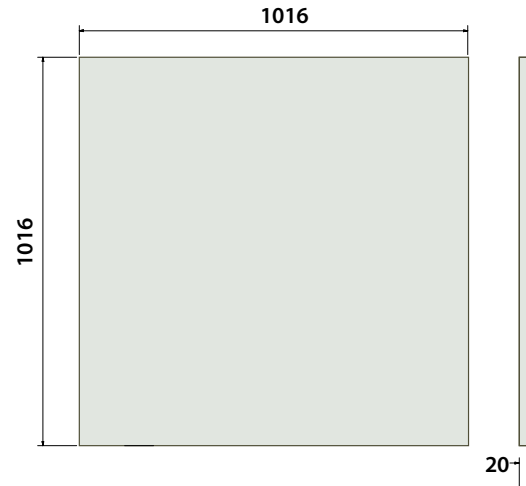

40" X 40" BLACK GRANITE BACK PANEL
Polished 4 sides

Disclaimer: Dimensions are approximate and are subject to change without prior notice