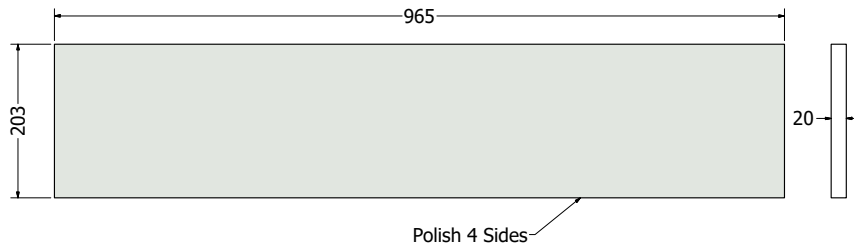

STOVE TRIMS

38" x 8" POLISHED GRANITE TRIM