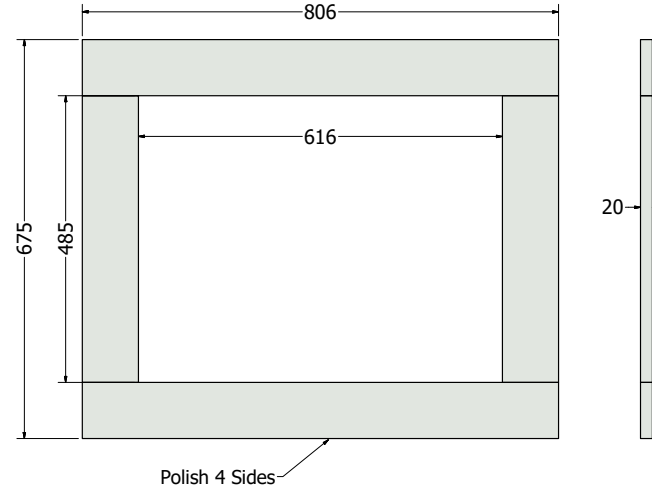

CAST IRON CHAMBER TRIM

40" X 40" BLACK GRANITE BACK PANEL
Polished 4 sides

Disclaimer: Dimensions are approximate and are subject to change without prior notice

STOVE TRIMS

38" x 8" POLISHED GRANITE TRIM

VITAE 5KW LANDSCAPE CASSETTE GRANITE TRIM