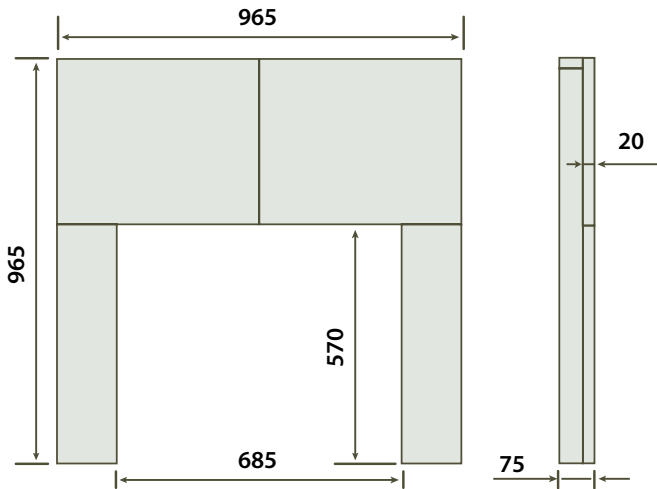

FILLED BACK PANEL NO TRIM 27" Opening

Available in Black Granite
Suitable for Fireline 8 and Vitae 11kW Cassette Stoves