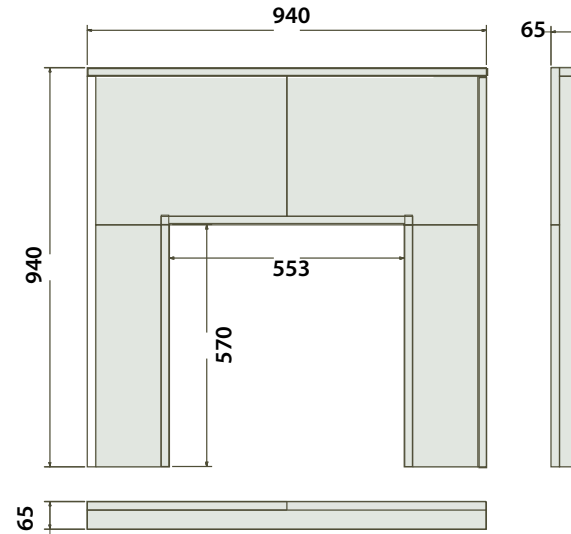

CASSETTE STOVE BACK PANEL

Available in Black Granite. Suitable for Vitae 9kW Cassette Stove