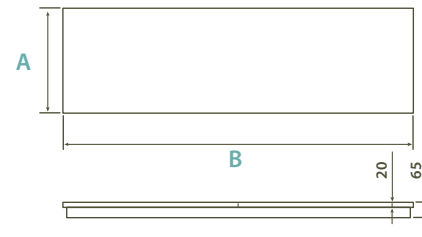

HEARTH BOXED AND LIPPED

Dimensions mm	A	B	Material
54 x 18 Boxed and Lipped	1372	457	BG, PW, IV
60 x 18 Boxed and Lipped	1525	457	BG, PW, IV

BG - Black Granite | PW - Perla White | IV - Ivory Pearl