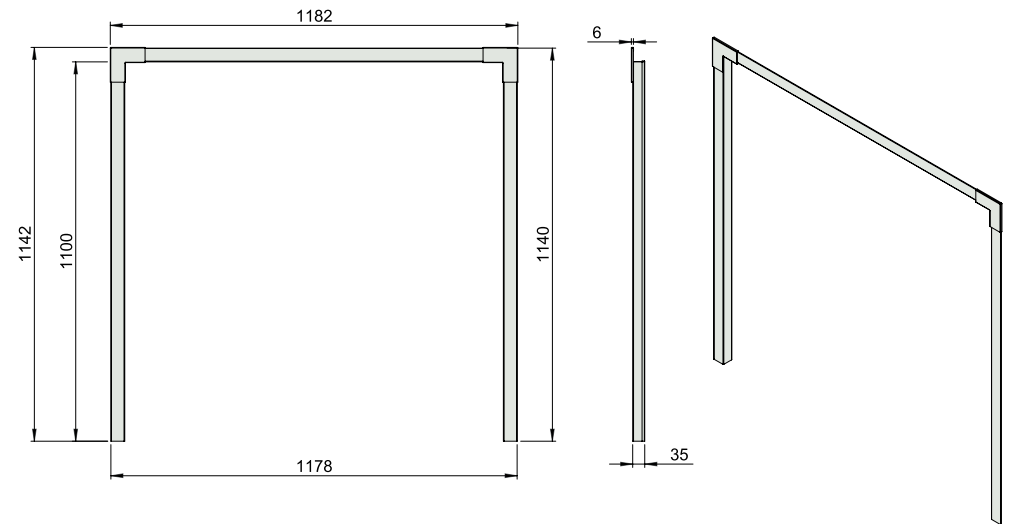

METAL CHAMBER TRIM KIT