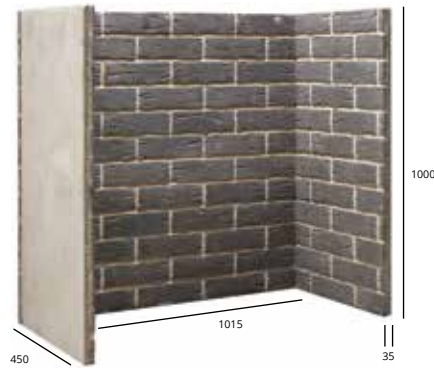

Chamber Staggered Stone Black (pieces)
Size: 530mm wide x 190mm high

Grey Brick Chamber
3-PIECE CHAMBER