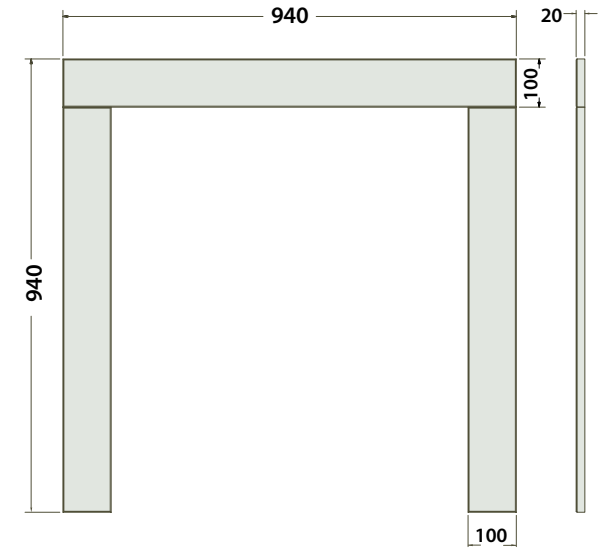

FIREPLACE CHAMBER SLIPS

Available in Black Granite.
Comes in three pieces.