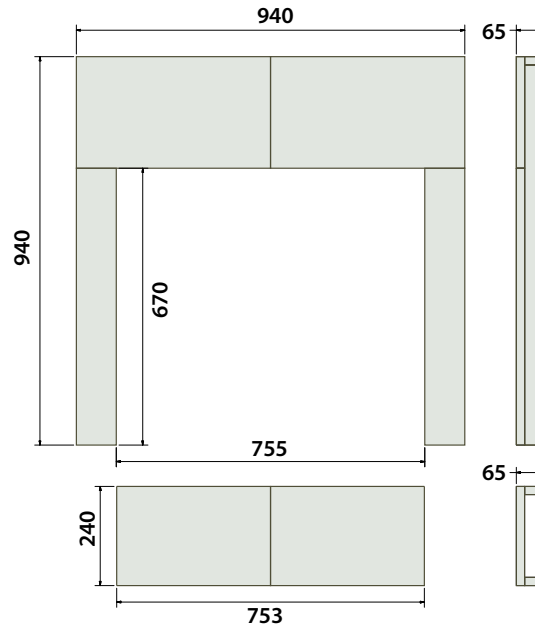

CASSETTE STOVE (LANDSCAPE) BACK PANEL with removable riser. Available in Black Granite. Suitable for Vitae 8kW Cassette Stove.