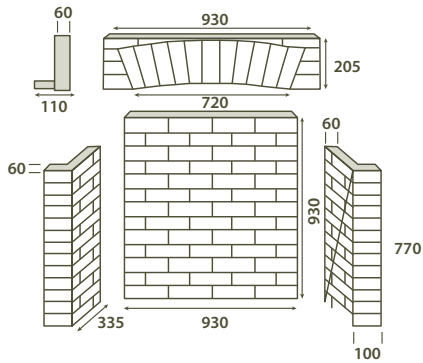

Red Ceramic Brick Bond Chamber
3-PIECE CHAMBER

Grey Brick Chamber
3-PIECE CHAMBER

Chamber Staggered Stone Black (pieces)
Size: 530mm wide x 190mm high

Chamber Staggered Stone White (pieces)
Size: 530mm wide x 190mm high

4-Piece Brick Arch & Chamber

Rustic Brick Chamber with Returns & Arch

All dimensions are in mm unless otherwise stated.

Dimensions are approximate and are subject to change without prior notice.

Disclaimer: Stove Chambers only suitable up to 5kW.
To be fitted against a concrete wall.