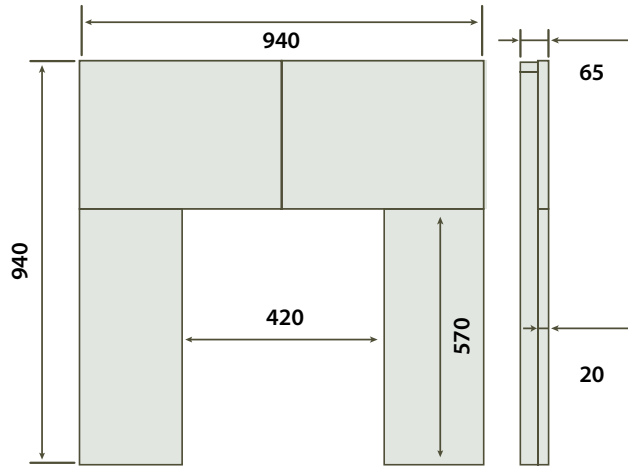

BACK PANELS - AVAILABLE WITH BRUSHED STEEL TRIM, BLACK TRIM OR NO TRIM

FILLED BACK PANEL

Available in Black Granite with no Trim, Honed Granite with no Trim, Black Granite with Brushed Steel Trim and Black Granite with Black Trim.