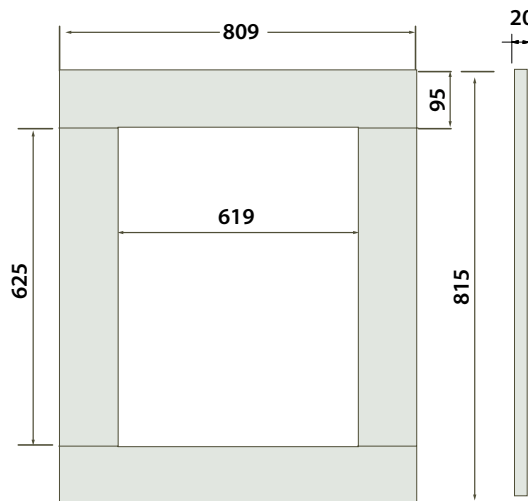

CASSETTE STOVE GRANITE TRIM
Available in Black Granite
Suitable for Vitae 9kW Cassette Stove