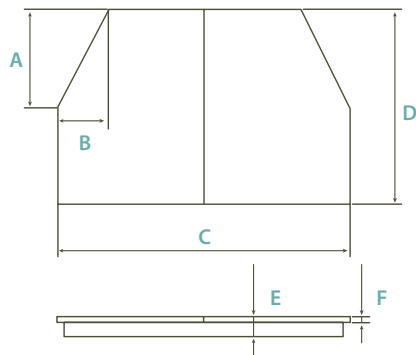

SHAPED BLACK GRANITE FILLED STOVE HEARTH

Dimensions mm	A	B	C	D	E	F
36 x 36 Shaped Hearth	305	152	914	914	65	20
36 X 24 Shaped Hearth	305	152	914	610	65	20

BG - Black Granite