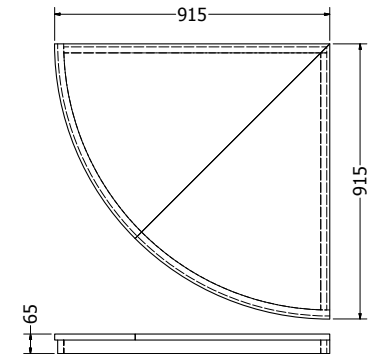

FILLED CORNER STOVE HEARTH AVAILABLE IN 36" X 36" BLACK GRANITE