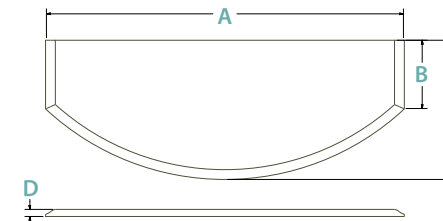

CURVED HEARTH EXTENSION & BEVELLED FLAT HEARTH EXTENSION

Dimensions mm	A	B	C	D	Material
36 x 14 Curved Hearth Extension (raised)	915	180	355	65	BG
36 x 14 Bevelled Curved Hearth Extension	915	180	355	25*	BG
36 x 24 Bevelled Curved Hearth	915	255	610	25*	BG
36 x 30 Bevelled Curved Hearth	915	407	762	25*	BG
54 x 24 Bevelled Curved Hearth	1372	255	610	25*	BG

BG - Black Granite *Total Height