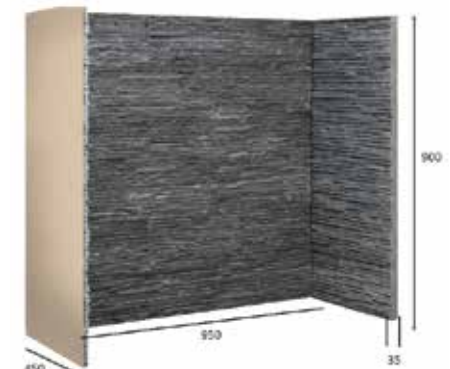

Charcoal Slate Waterfall Chamber
3-PIECE CHAMBER