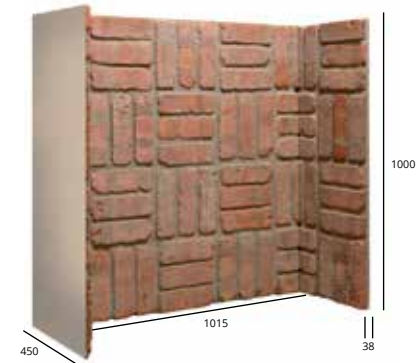

OVERMANTLES

SHAPED OVERMANTLE
Available in Perla White,
Black Granite, Ivory Pearl
and Crema Marfil

STOVE CHAMBERS

For complete dimensions please see diagram on following page.

Staggered Oyster Slate Chamber
3-PIECE CHAMBER

Rustic Chamber with front Returns & Arch
4-PIECE CHAMBER
Available in Standard Brick & Rustic Brick Finishes

Rustic Basket Weave Chamber
3-PIECE CHAMBER
Also available with front returns & arch

Rustic Herringbone Chamber
4-PIECE CHAMBER
Available in Standard Brick & Rustic Brick Finishes