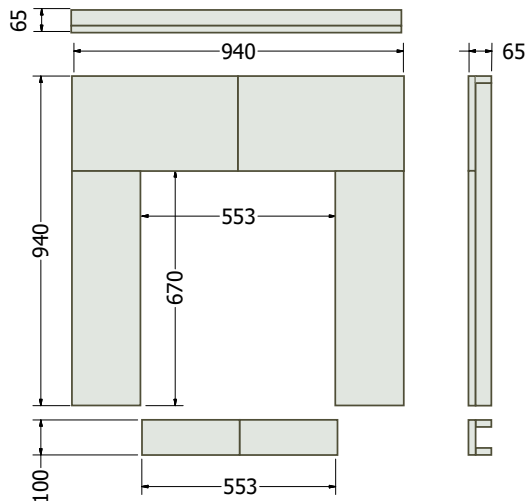

CASSETTE STOVE BACK PANEL
with removable riser. Available in Black Granite.
Suitable for Vitae 9kW Cassette Stove