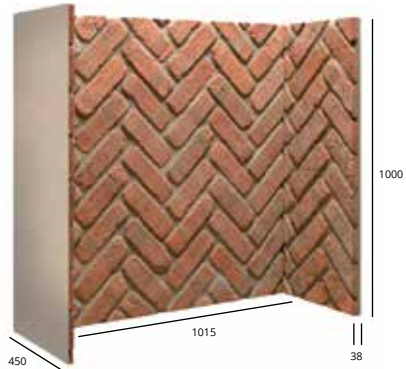

Rustic Herringbone Chamber
4-PIECE CHAMBER
Available in Standard Brick & Rustic Brick Finishes