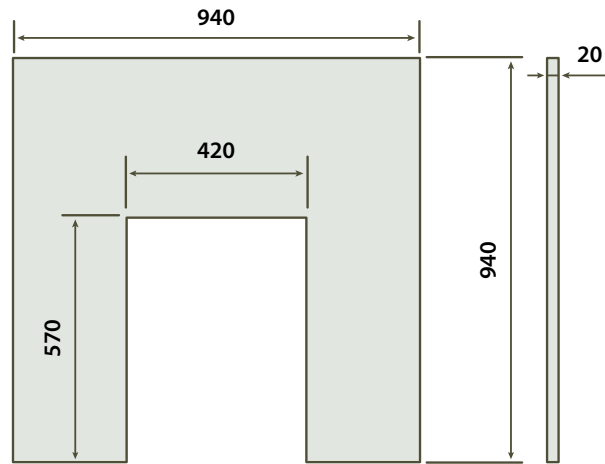

PLAIN BACK PANEL

Suitable for gas/electric fires. Available in Black Granite, Marfil, Honed Granite, Crema Marfil and Perla White.