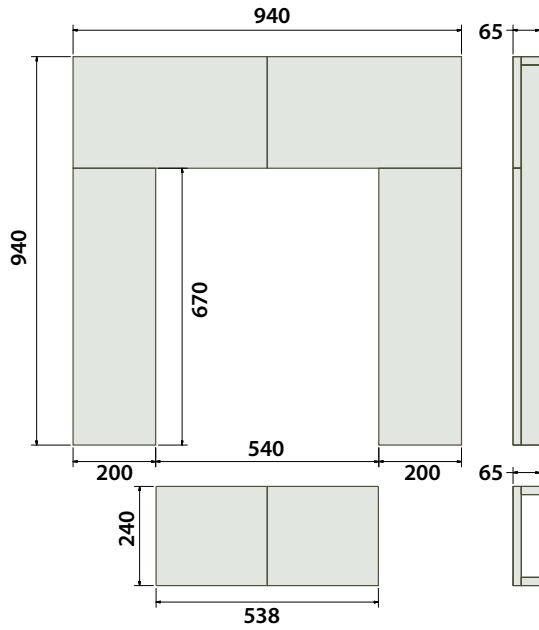

BACK PANELS - AVAILABLE WITH BRUSHED STEEL TRIM, BLACK TRIM OR NO TRIM

CASSETTE STOVE (LANDSCAPE) BACK PANEL with removable riser. Available in Black Granite. Suitable for Vitae 5kW Cassette Stove.