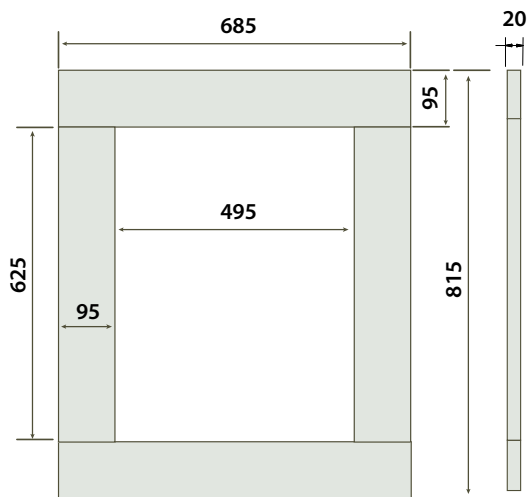

CASSETTE STOVE GRANITE TRIM
Available in Black Granite. Suitable for Vitae 6kW
Cassette Stove & Fireline 5 Cassette Stove