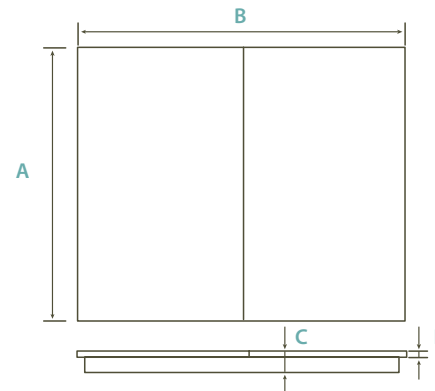

STRAIGHT BLACK GRANITE FILLED STOVE HEARTH

Dimensions mm	A	B	C	D
24 x 24 Straight Hearth	610	610	65	20
36 x 24 Straight Hearth	610	914	65	20
36 x 30 Straight Hearth	762	914	65	20
36 x 36 Straight Hearth	914	914	65	20

BG - Black Granite

All dimensions are in mm unless otherwise stated.
Dimensions are approximate and are subject to change without prior notice.