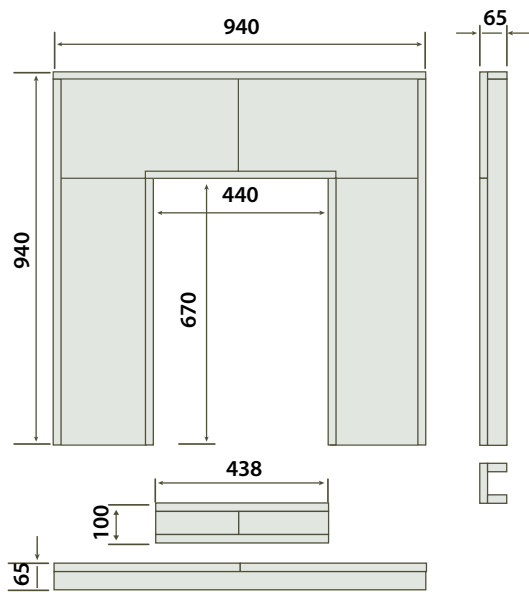

BACK PANELS - AVAILABLE WITH BRUSHED STEEL TRIM, BLACK TRIM OR NO TRIM

CASSETTE STOVE BACK PANEL
with Removable Riser Available in Black Granite
Suitable for Vitae 6kW Cassette Stove & Fireline 5
Cassette Stove