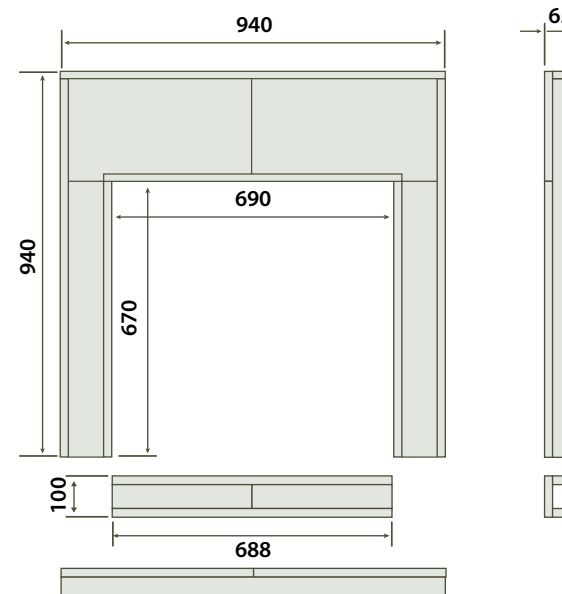

CASSETTE STOVE BACK PANEL
with Removable Riser. Available in Black Granite
Suitable for Vitae 11kW Cassette Stove & Fireline 8
Cassette Stove