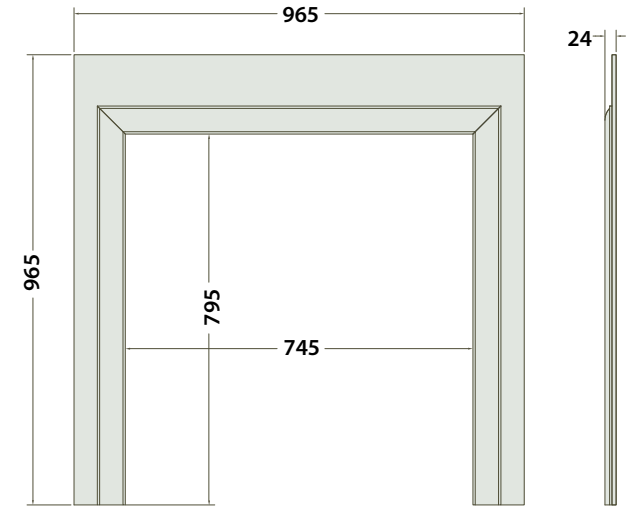

CAST IRON CHAMBER TRIM